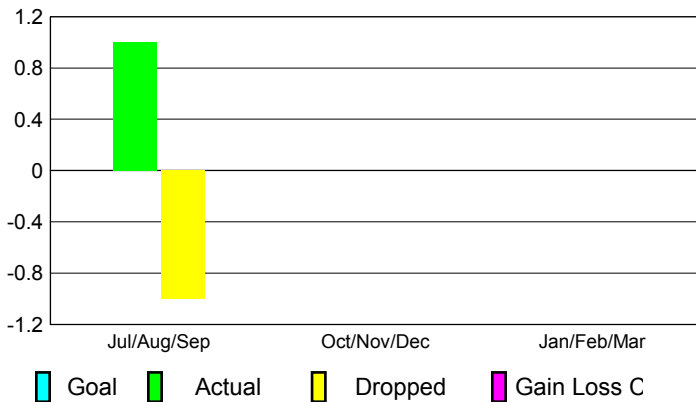

2012-2013 GMT Reports for District (or Undistricted) **District 300C3**

GMT: PEI-JEN CHEN

Location: M.D. 300 Taiwan

GMT CA: 5

CLUBS

Club Results 2012-2013

Clubs 2011-2012

Month	New Club Goal	Actual New Clubs	Actual Dropped Clubs	Gain/Loss of Clubs	Gain/Loss of Clubs
Jul/Aug/Sep		1	-1	0	0
Oct/Nov/Dec		0	0	0	1
Jan/Feb/Mar					0
Totals		1	-1	0	1

Club Results 2012-2013

Goal, New, Dropped, Gain/Loss

Comparison of Club Gain/Loss

Current Year Compared to the Previous Year

YTD Status Quo Clubs 2012-2013

Status Quo Clubs Compared to Status Quo Members

MEMBERSHIP