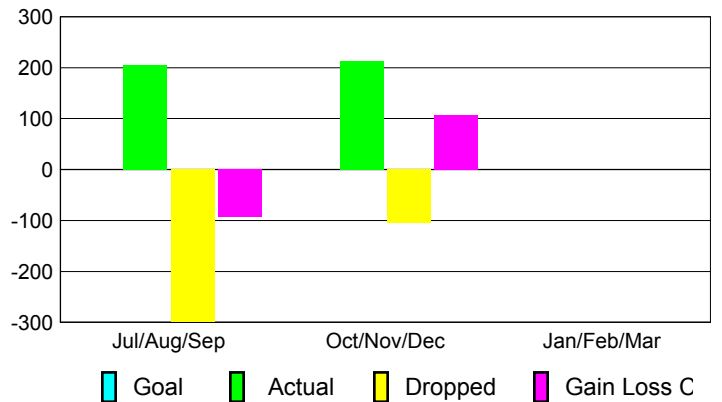

Membership Results 2012-2013

Goal, New, Dropped, Gain/Loss

Comparison of Membership Gain/Loss

Current Year Compared to the Previous Year