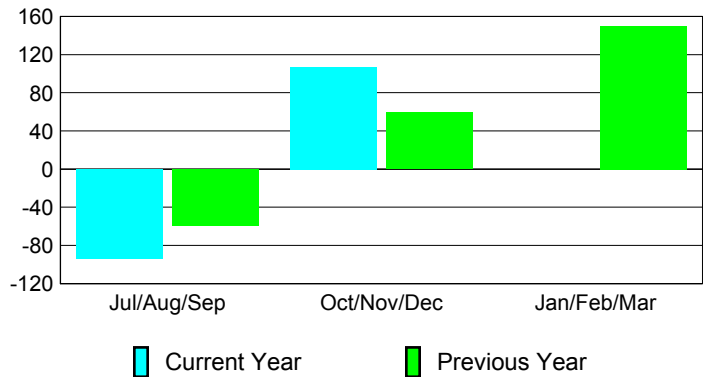

Club Results 2012-2013

Goal, New, Dropped, Gain/Loss

Comparison of Club Gain/Loss

Current Year Compared to the Previous Year

YTD Status Quo Clubs 2012-2013

Status Quo Clubs Compared to Status Quo Members

MEMBERSHIP

Membership Results 2012-2013

Membership 2011-2012

Month	Net Memb Goal	Actual New Memb	Actual Dropped Memb	Gain/Loss of Memb	Gain/Loss of Memb
Jul/Aug/Sep		206	-300	-94	-59
Oct/Nov/Dec		212	-105	107	59
Jan/Feb/Mar					150
Totals		418	-405	13	150

Membership Results 2012-2013

Goal, New, Dropped, Gain/Loss

Comparison of Membership Gain/Loss

Current Year Compared to the Previous Year

Gender Comparison 2012-2013

Jul/Aug/Sep

Oct/Nov/Dec

Jan/Feb/Mar